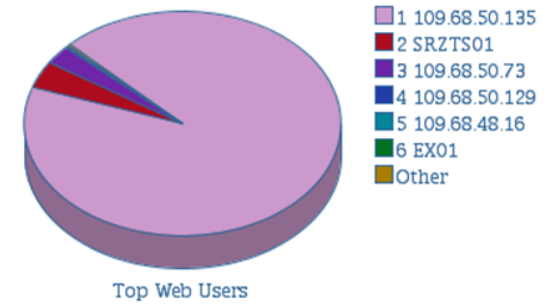

Top Users of Web