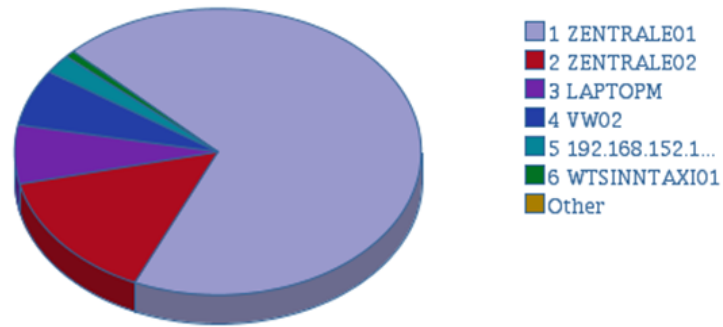

Top Users of Bandwidth for April 12, 2011

Top Bandwidth Users

Users	Connections	Cost (USD)	MBytes	% of MBytes
1 ZENTRALE01	250	7.309	730.948	69.1%
2 ZENTRALE02	430	1.550	154.981	14.7%
3 LAPTOPM	418	0.702	70.151	6.6%
4 VW02	400	0.669	66.941	6.3%
5 192.168.152.10	62	0.247	24.702	2.3%
6 WTSINNTAXI01	6281	0.083	8.255	0.8%
7 62.180.110.18	2217	0.007	0.686	0.1%
8 109.68.48.16	1475	0.006	0.561	0.1%
9 80.152.165.67	38	0.001	0.02	0.0%
10 192.168.152.100	33	0.001	0.01	0.0%
11 SERVER01	61	0.001	0.009	0.0%