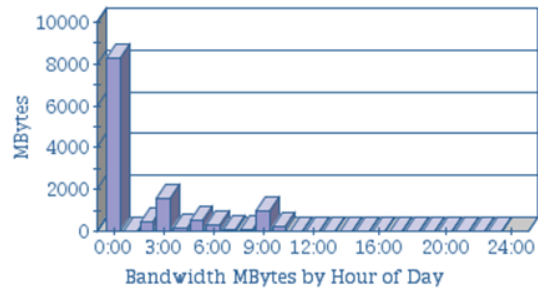

Summary

Total Bandwidth (MBytes)	12,570.514
Total HTTP Bandwidth (MBytes)	201.325
Total Attacks	257
Total Virus Attacks	0

Bandwidth Summary